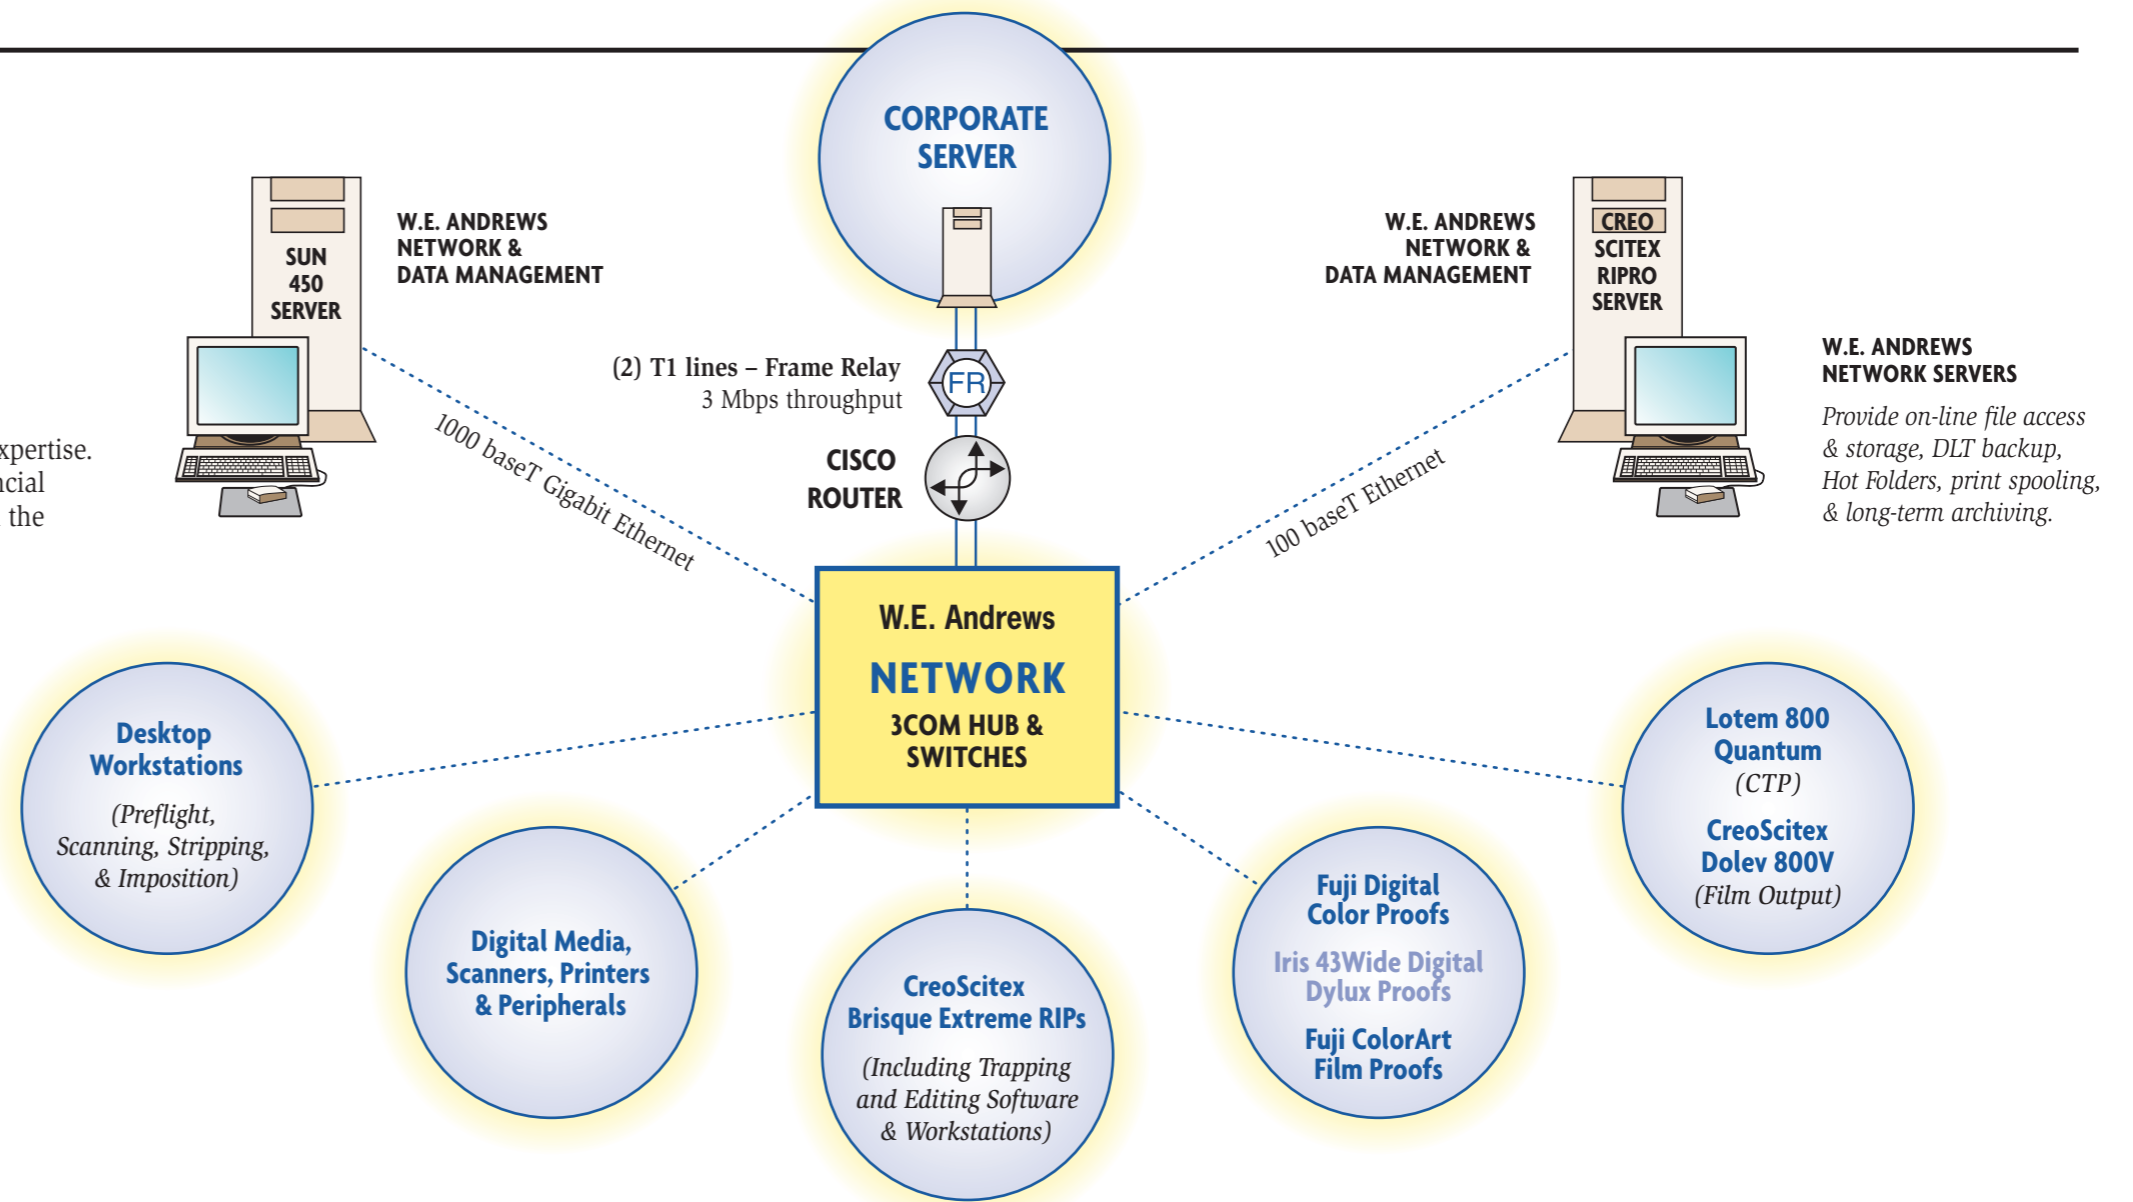

W.E. ANDREWS

AN RR DONNELLEY COMPANY

INTEGRATED PRINT SOLUTIONS

W.E. Andrews is part of the **Commercial Print** East Division of **RR Donnelley** and an integral part of the **Integrated Print Solutions** strategy, which combines the best of quality printing, information systems, and logistics expertise. With national resources, linked through the RR Donnelley network, and the financial strength of the corporation, W.E. Andrews continues to be an important factor in the New England marketplace, offering our customers quality products and services, cost effectively and on time, with a service-oriented approach.

Sales
Estimating
Customer Service
Planning
Scheduling

DIGITAL PREPRESS WORKFLOW