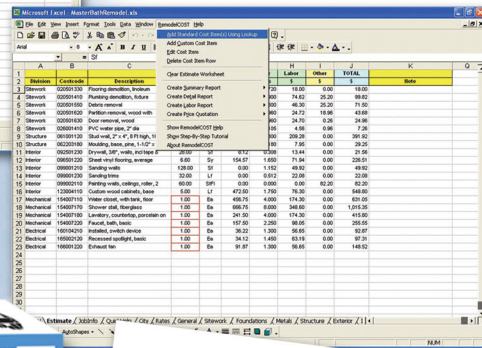

# Estimate all your remodeling jobs easily...

PowerEstimator™ Remodel Deluxe is a powerful tool designed to...

- Save Time
- Increase Productivity
- Improve Accuracy

And you already know how to use it!

Designed for Microsoft® Excel® and improving on its capabilities, Paint Contractor is contained completely within an Excel® (.xls) file with several worksheets.

1. Open Remodel Deluxe
2. Create Estimate
3. Print Reports

Also includes 25 sheets of stationery!

- Easy to Use
- Intuitive
- Generate a complete estimate in minutes!

\*Windows® Compatible