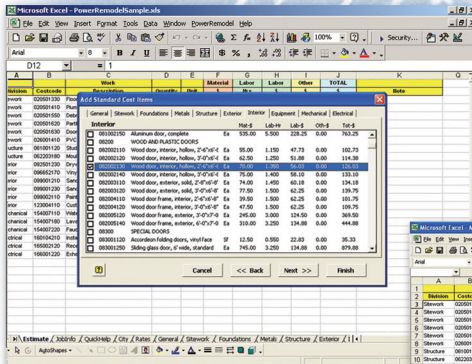

# Estimate all your remodeling jobs easily...

PowerEstimator™ Remodel Deluxe is a powerful tool designed to...

- Save Time
- Increase Productivity
- Improve Accuracy

And you already know how to use it!

Designed for Microsoft® Excel® and improving on its capabilities, Paint Contractor is contained completely within an Excel® (.xls) file with several worksheets.

1. Open Remodel Deluxe
2. Create Estimate
3. Print Reports

Also includes 25 sheets of stationery!

- Easy to Use
- Intuitive
- Generate a complete estimate in minutes!

\*Windows® Compatible