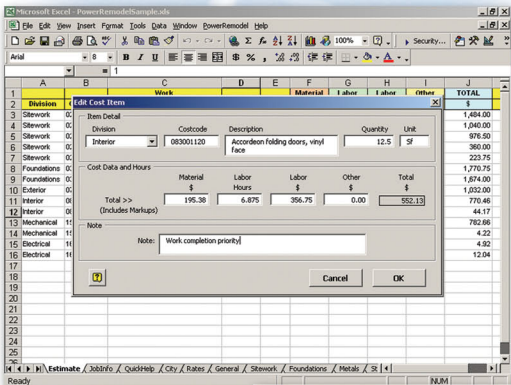

# Estimate all your remodeling jobs easily...

PowerEstimator™ Remodel Deluxe is a powerful tool designed to...

- Save Time
- Increase Productivity
- Improve Accuracy

And you already know how to use it!

Designed for Microsoft® Excel® and improving on its capabilities, Paint Contractor is contained completely within an Excel® (.xls) file with several worksheets.

1. Open Remodel Deluxe
2. Create Estimate
3. Print Reports

Also includes 25 sheets of stationery!

- Easy to Use
- Intuitive
- Generate a complete estimate in minutes!

\*Windows® Compatible