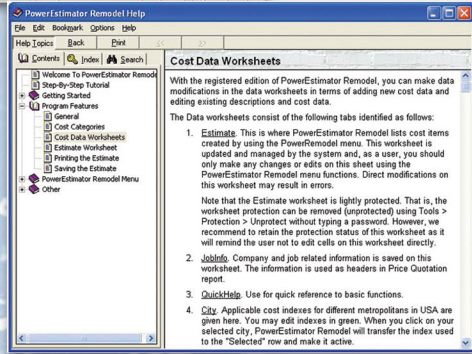

# Estimate all your remodeling jobs easily...

PowerEstimator™ Remodel Deluxe is a powerful tool designed to...

- Save Time
- Increase Productivity
- Improve Accuracy

And you already know how to use it!

Designed for Microsoft® Excel® and improving on its capabilities, Paint Contractor is contained completely within an Excel® (.xls) file with several worksheets.

1. Open Remodel Deluxe
2. Create Estimate
3. Print Reports

Also includes 25 sheets of stationery!

- Easy to Use
- Intuitive
- Generate a complete estimate in minutes!

\*Windows® Compatible